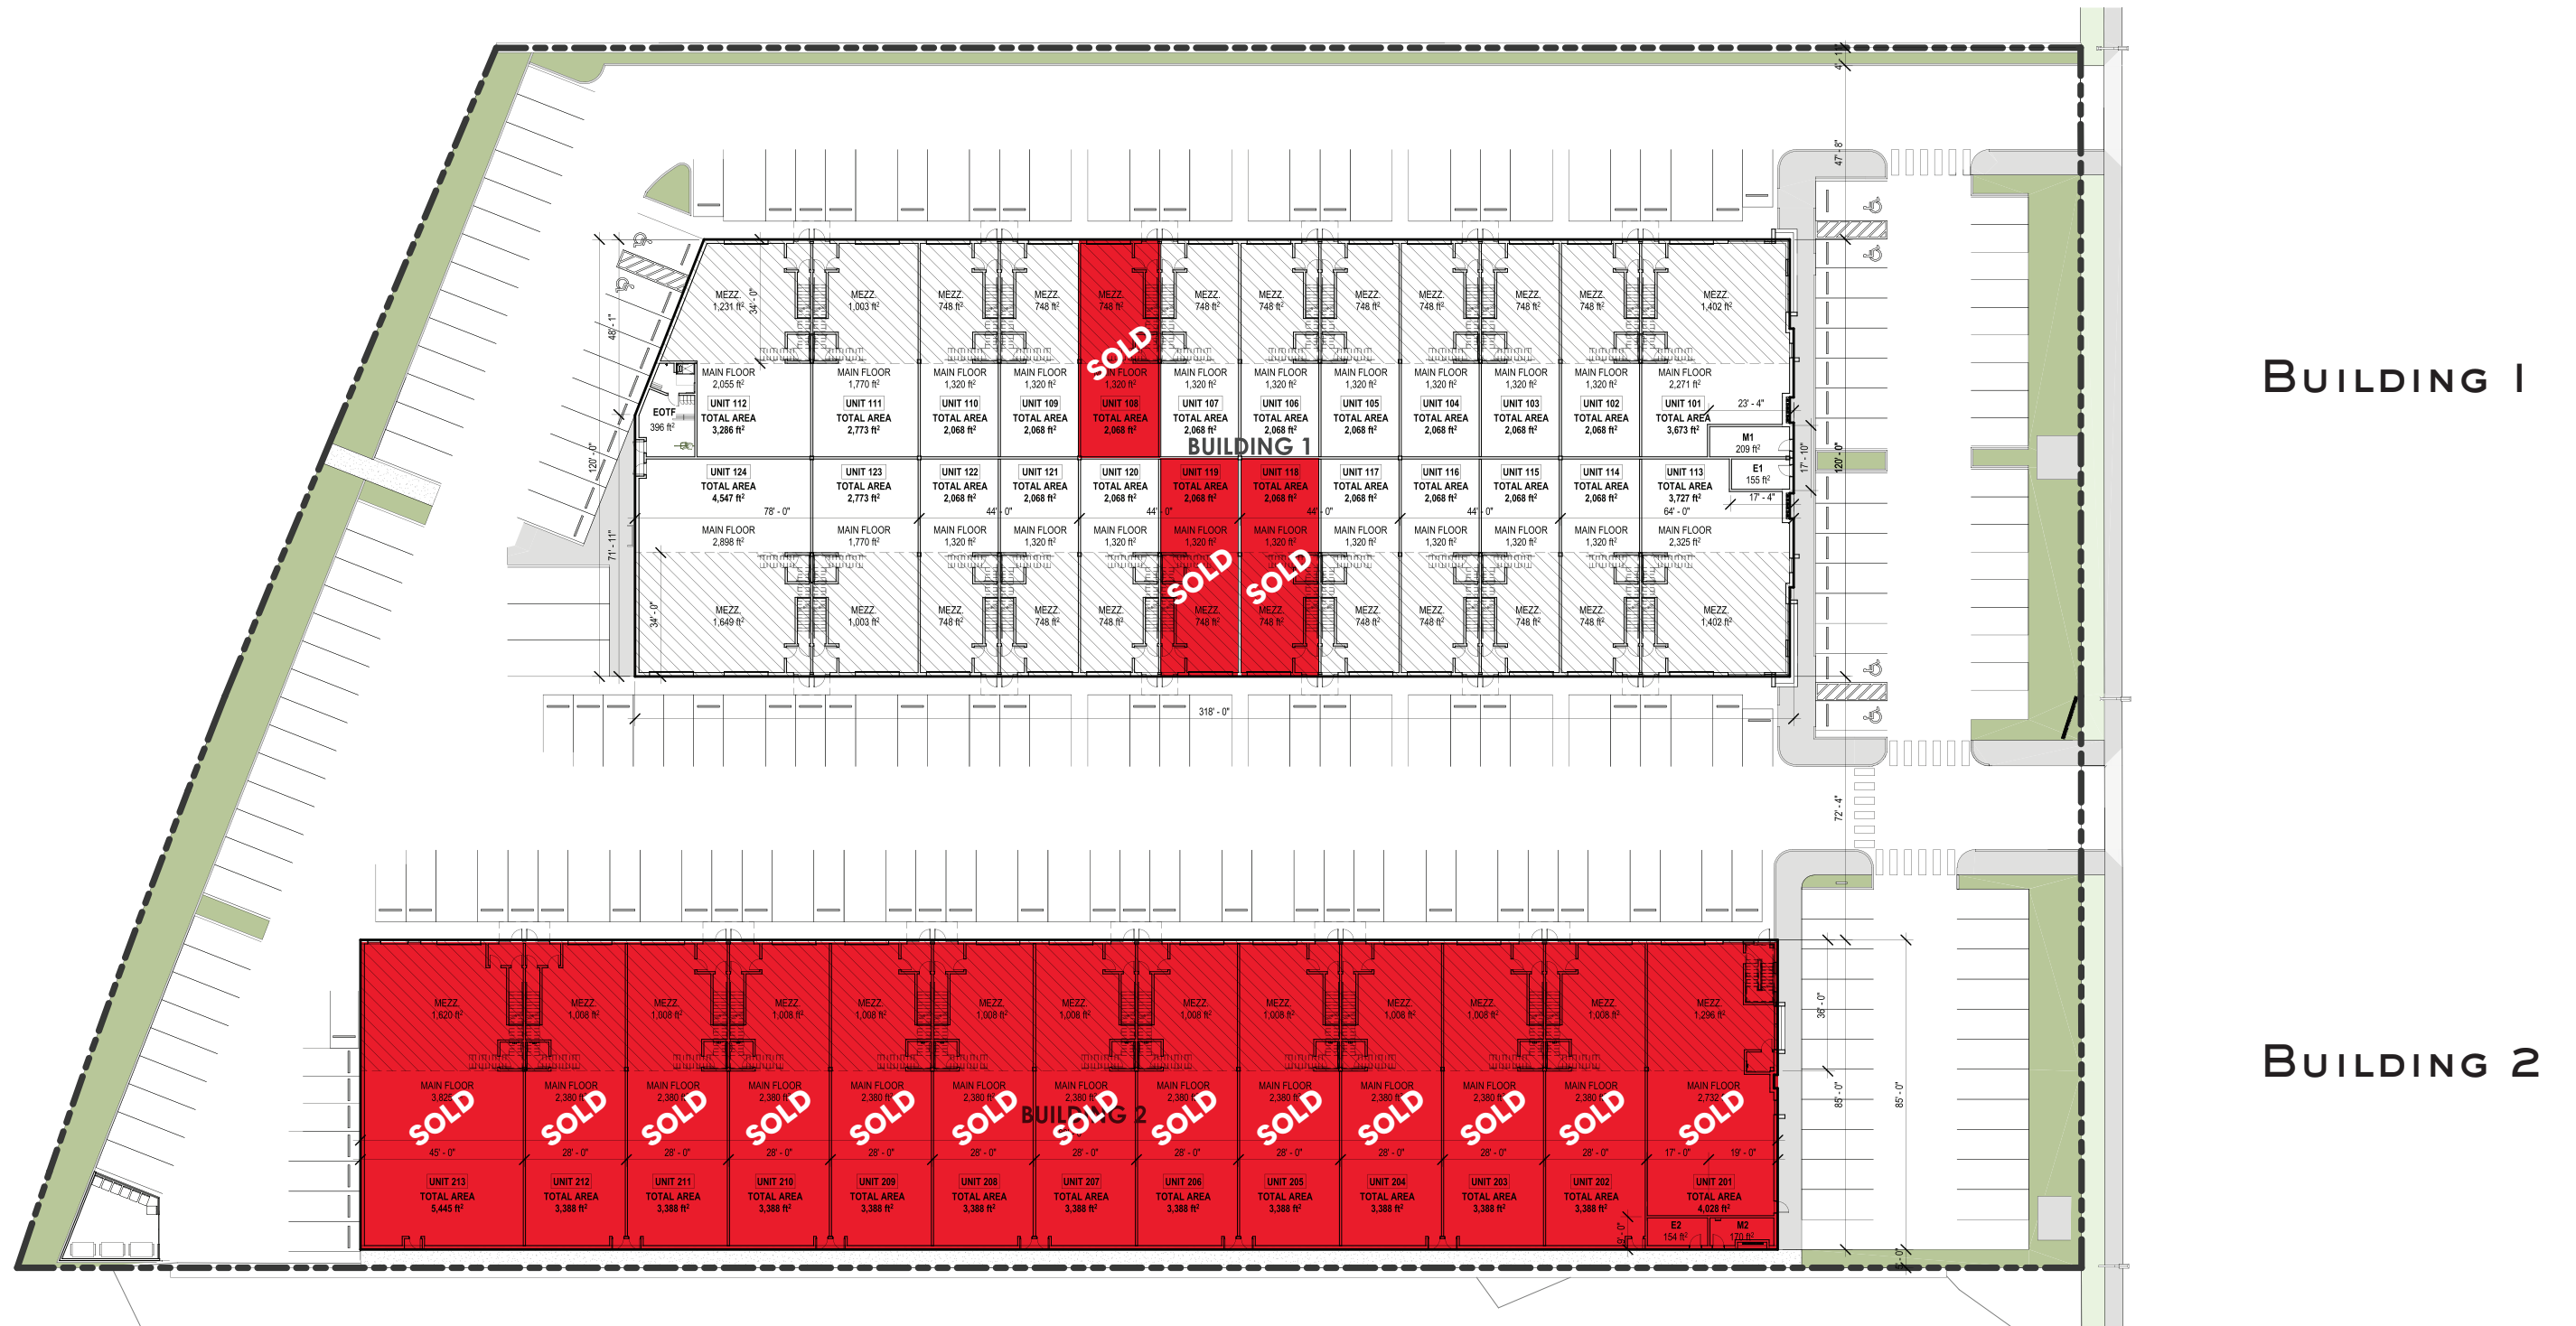

OWN YOUR SPACE. CONTROL YOUR DESTINY. BUILD YOUR FUTURE.

1 OVERALL SITE PLAN
3/64" = 1'-0"

ROYAL LEPAGE KELOWNA
COMMERCIAL

Location. Design. Ownership. Vision.